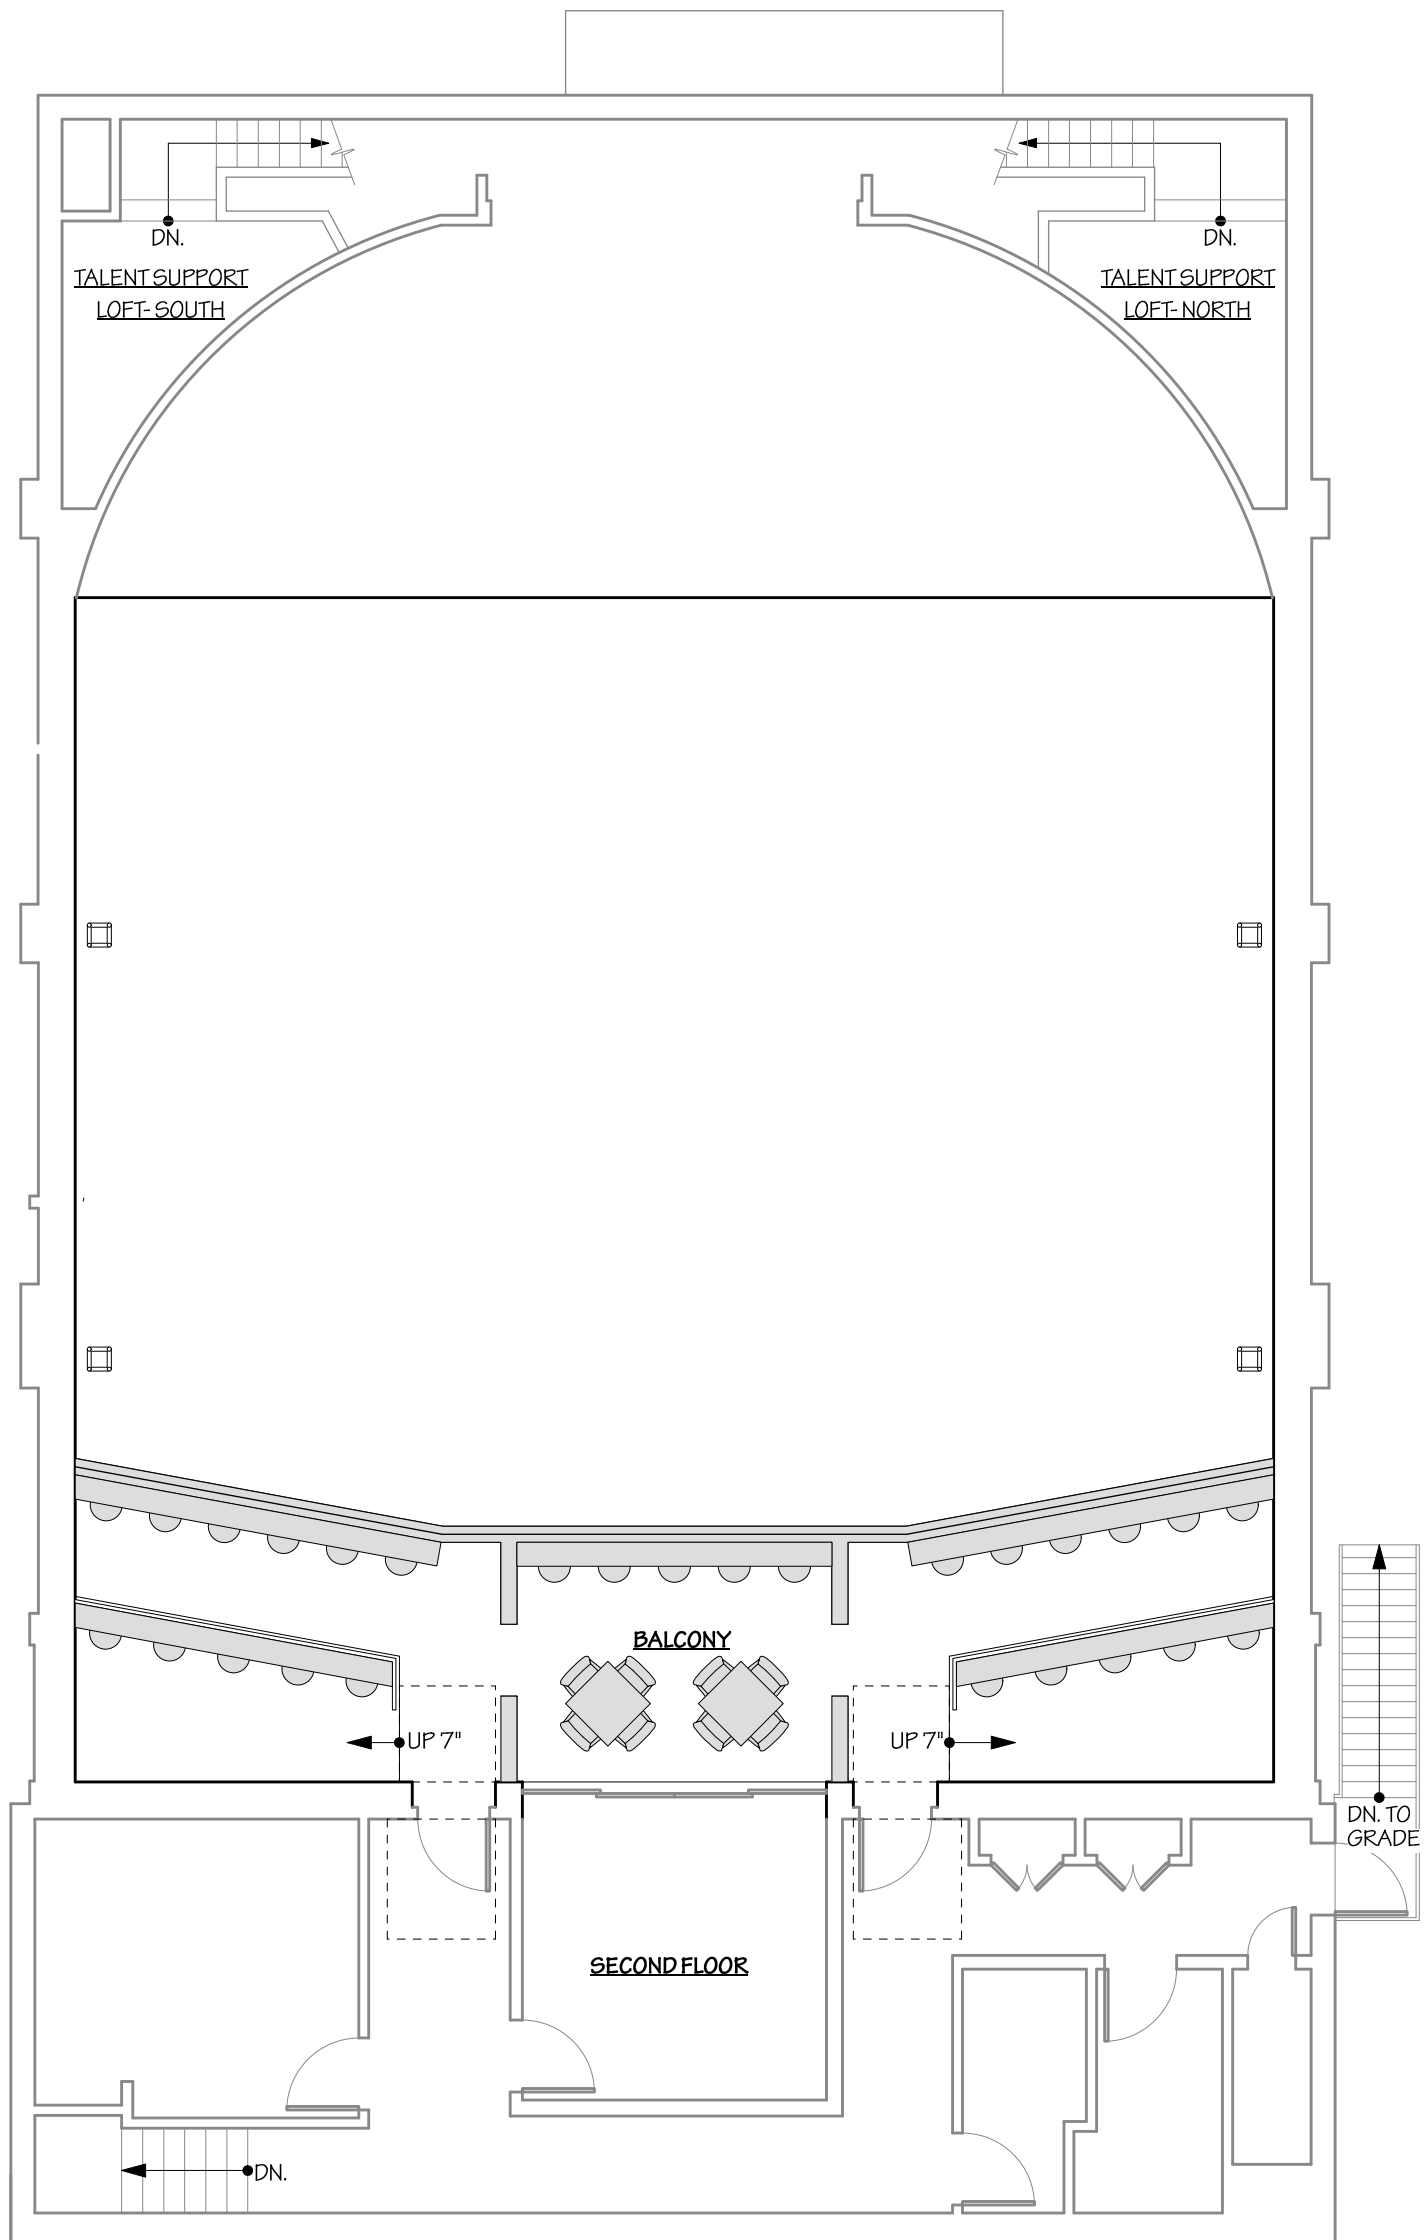

○ FIRST FLOOR PLAN
 THE HOPEWELL THEATER

1

SECOND FLOOR PLAN

SCALE: 1/8" = 1'-0"