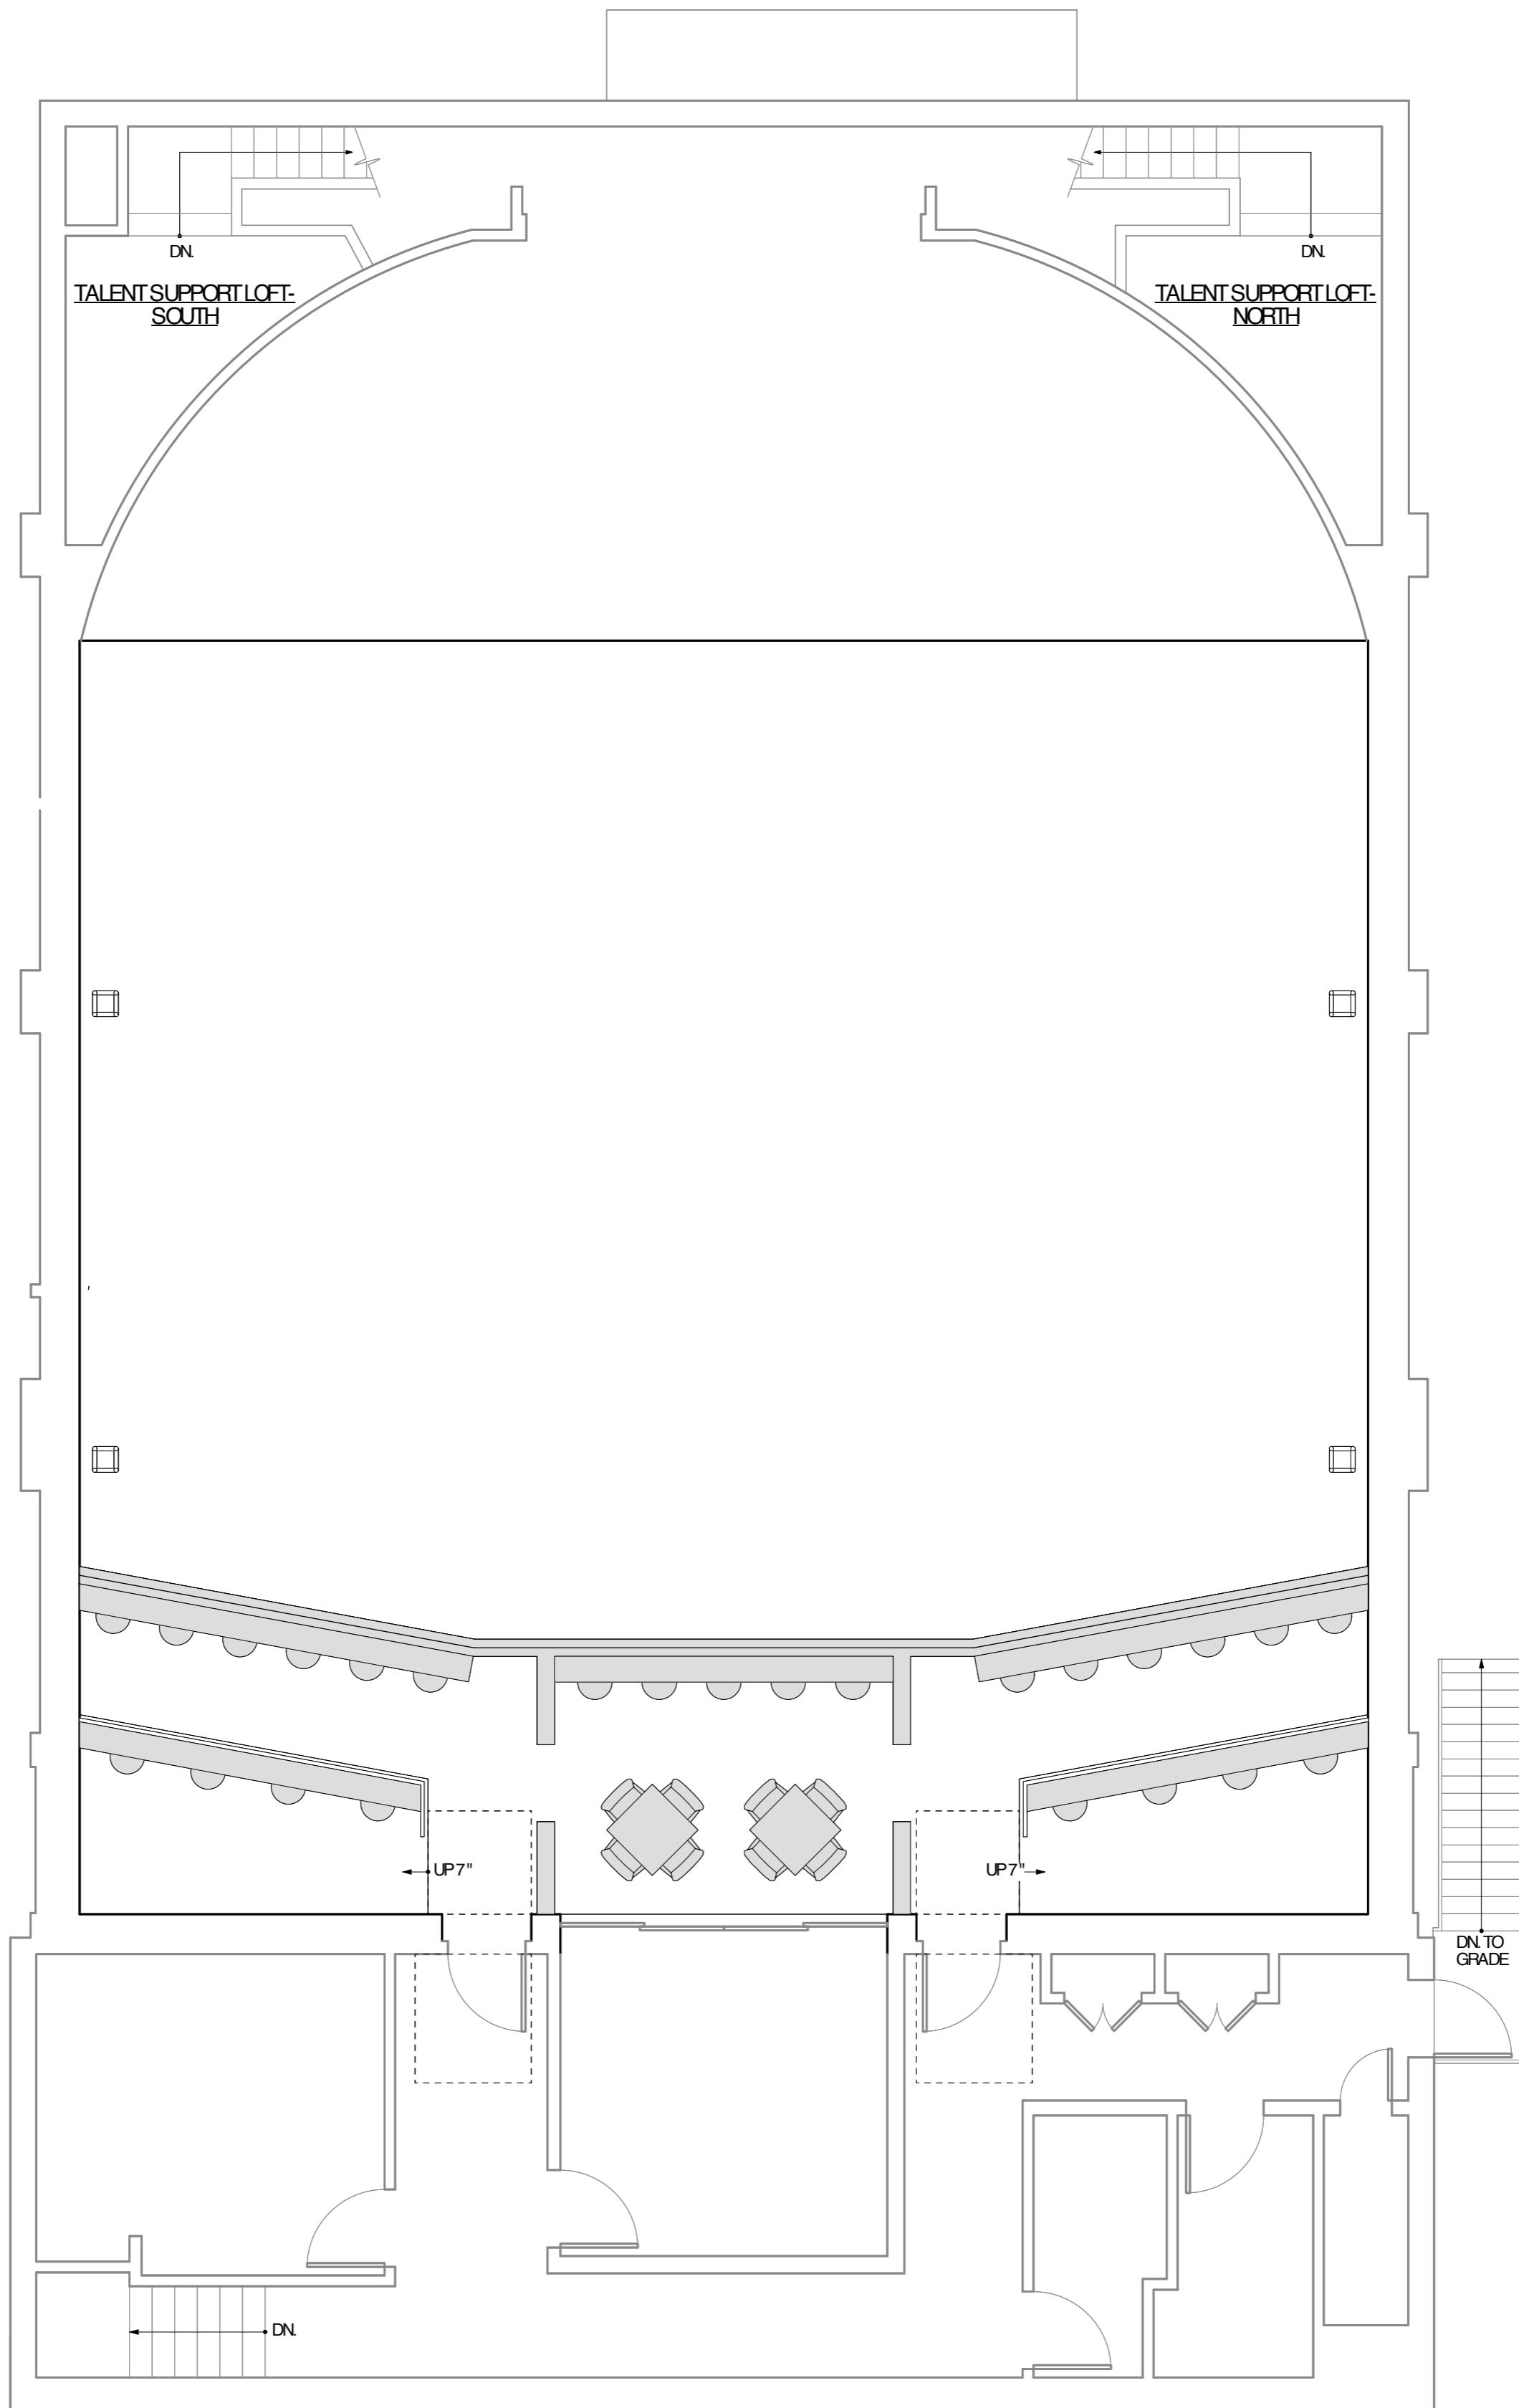

FIRST FLOOR PLAN
THE HOPEWELL THEATER

SECOND FLOOR PLAN

SCALE: 3/16" = 1'-0"