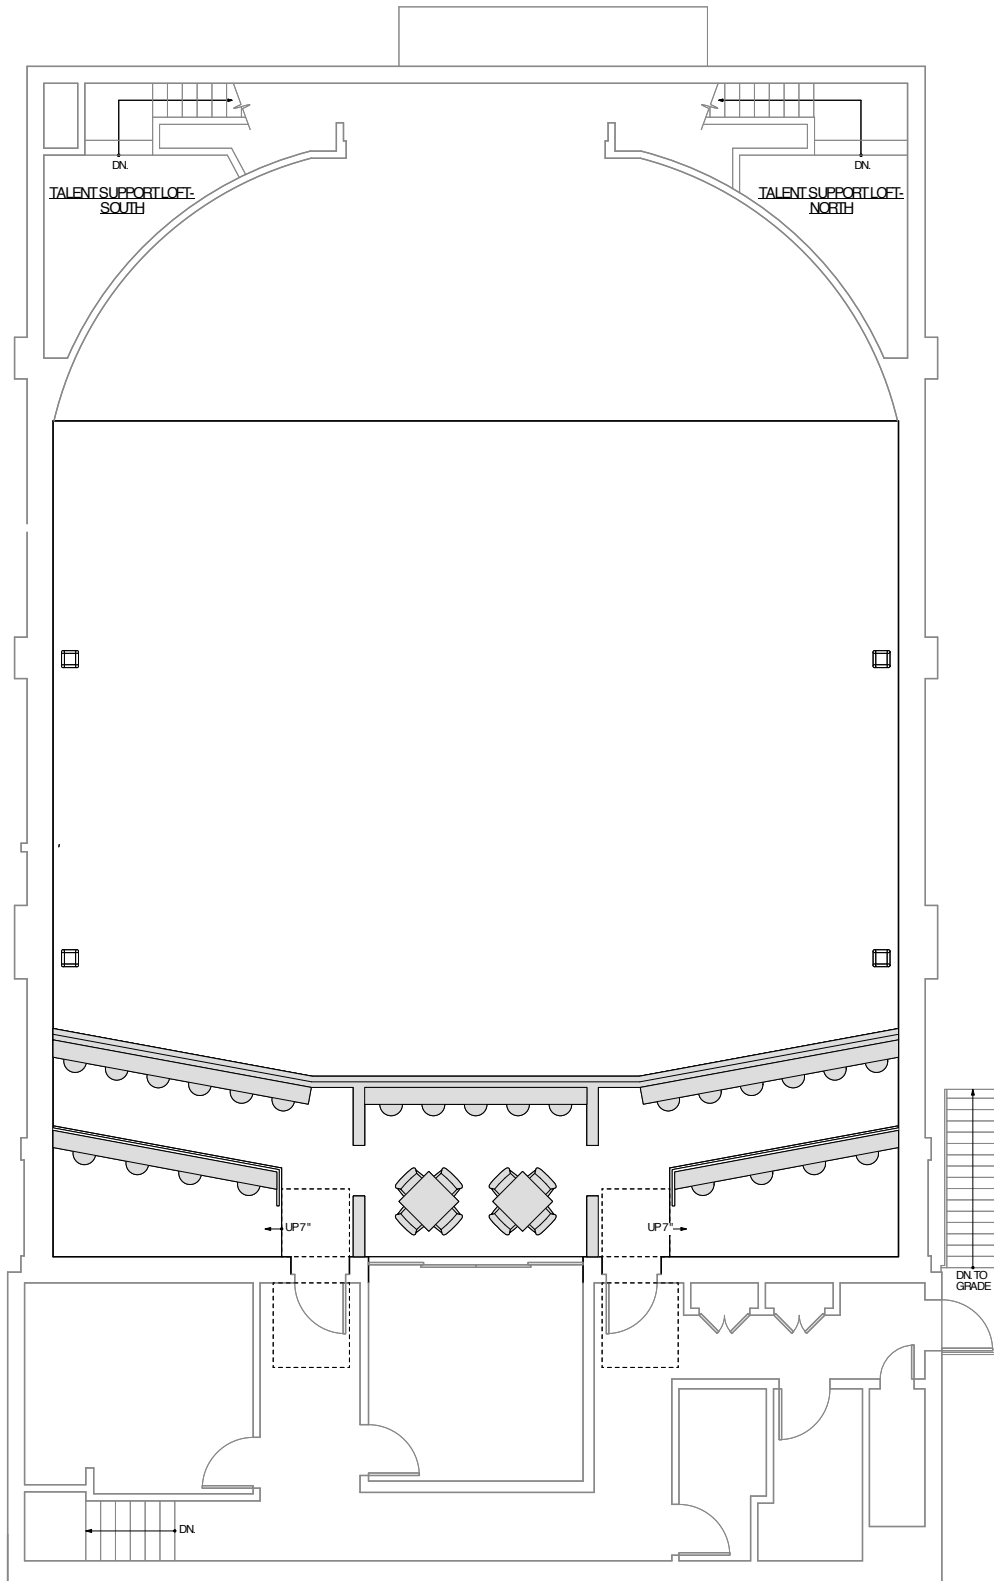

FIRST FLOOR PLAN
THE HOPEWELL THEATER

SOUTH GREENWOOD AVENUE

SECOND FLOOR PLAN

SCALE 3/16" = 1'-0"