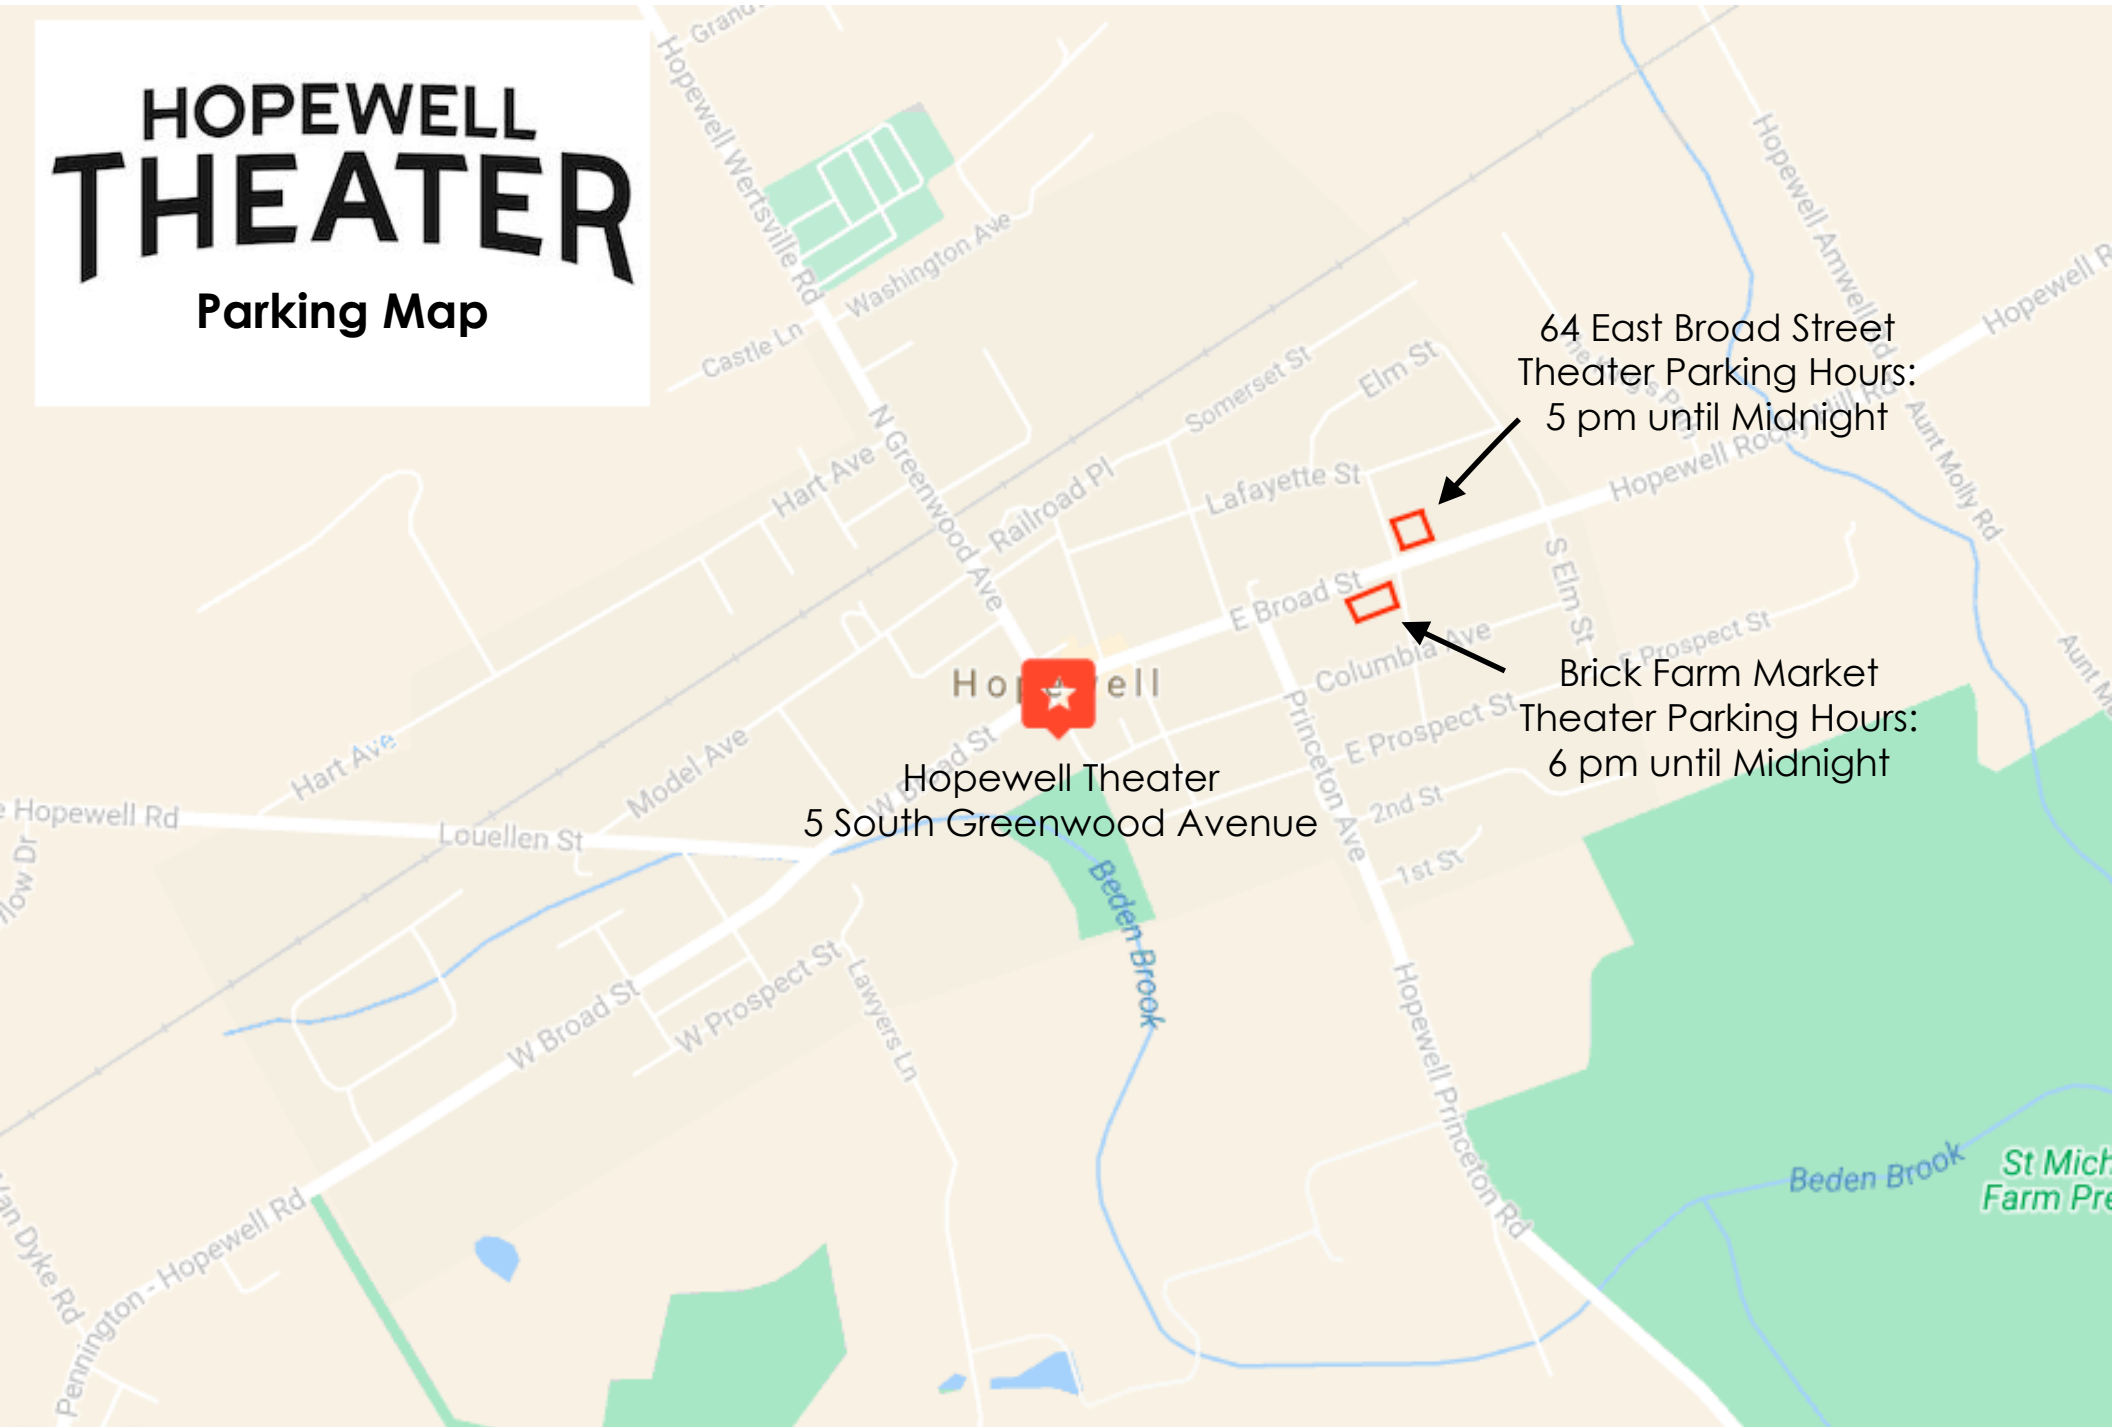

HOPEWELL THEATER

Parking Map

Hopewell
Hopewell Theater
5 South Greenwood Avenue

64 East Broad Street
Theater Parking Hours:
5 pm until Midnight

Brick Farm Market
Theater Parking Hours:
6 pm until Midnight